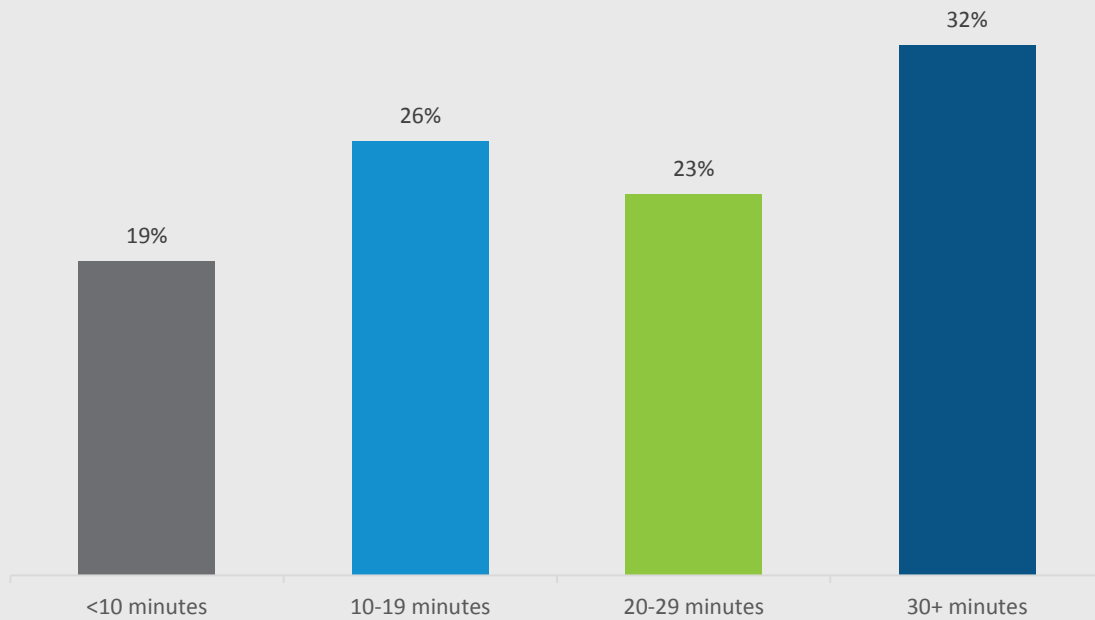

Scioto County Population

79,122

Workforce Within 60 Miles

417,262

Population by Age

Workforce by Occupation

Highest Level of Education

Average Commute