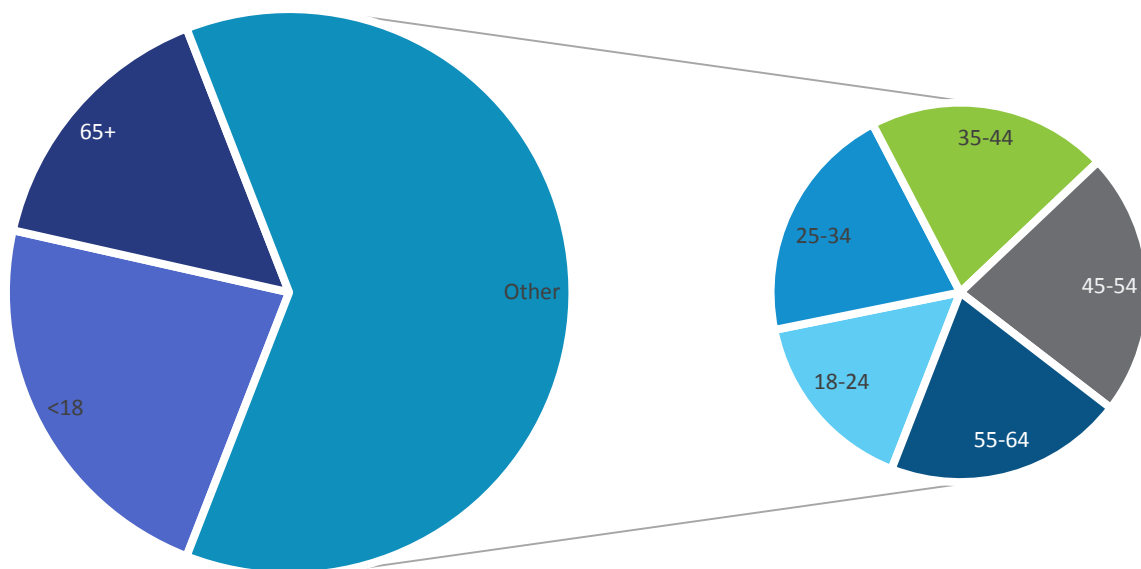

Scioto County Population

79,122

Workforce Within 60 Miles

417,262

Population by Age

Workforce by Occupation

Highest Level of Education

Average Commute