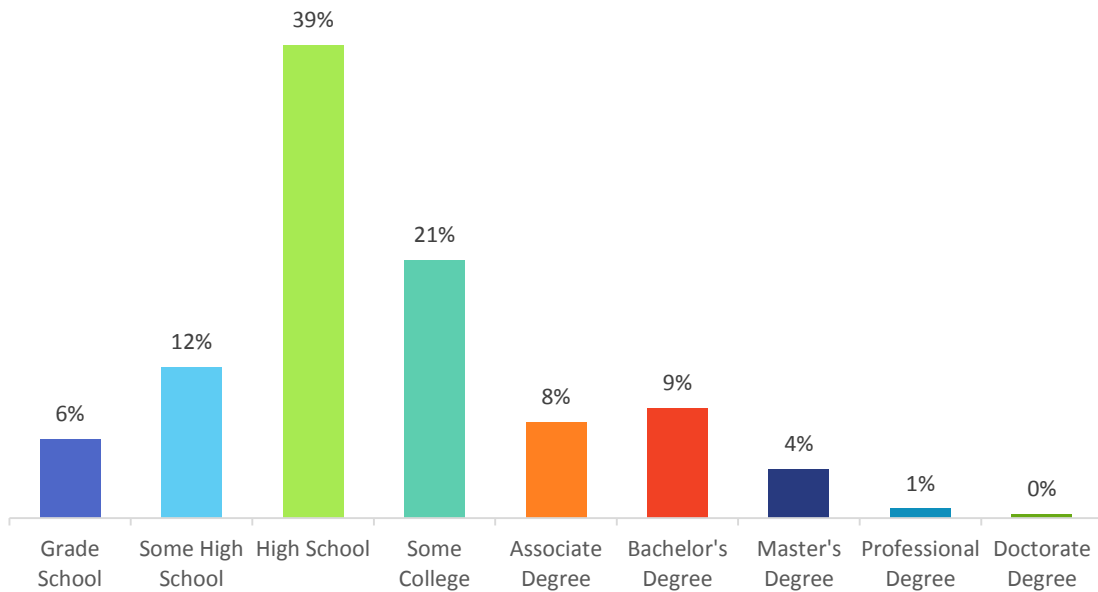

Scioto County Population

79,122

Workforce Within 60 Miles

417,262

Population by Age

Workforce by Occupation

Highest Level of Education

Average Commute