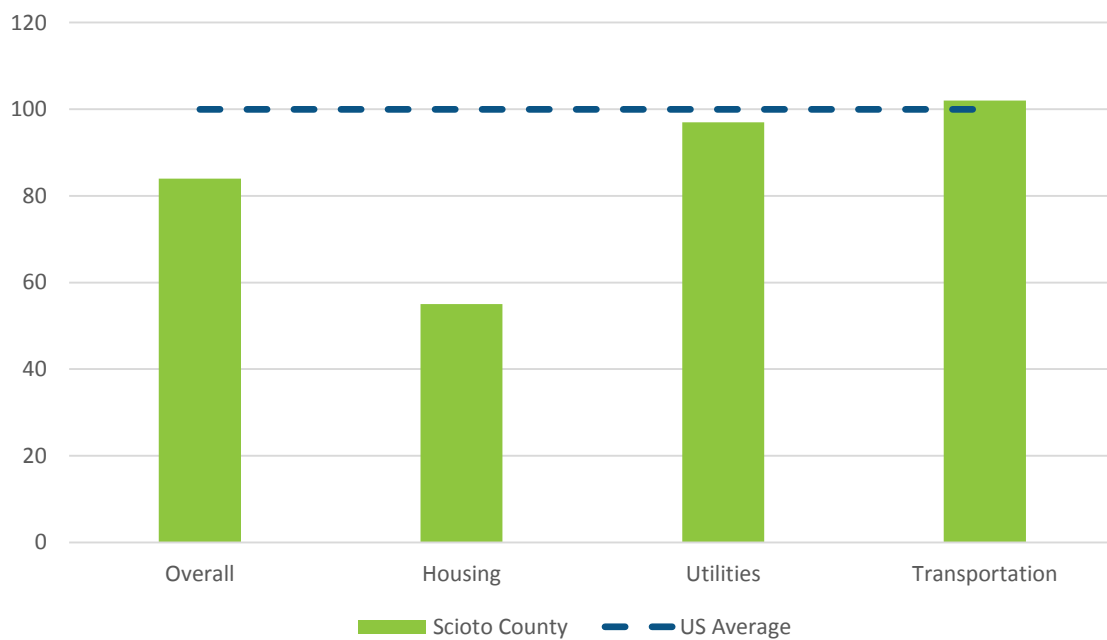

Cost of Living

All information provided by Sperling's (2014) and StatsAmerica (2013).

Telephone: (740) 935-2738
Website: WhySouthernOhio.com