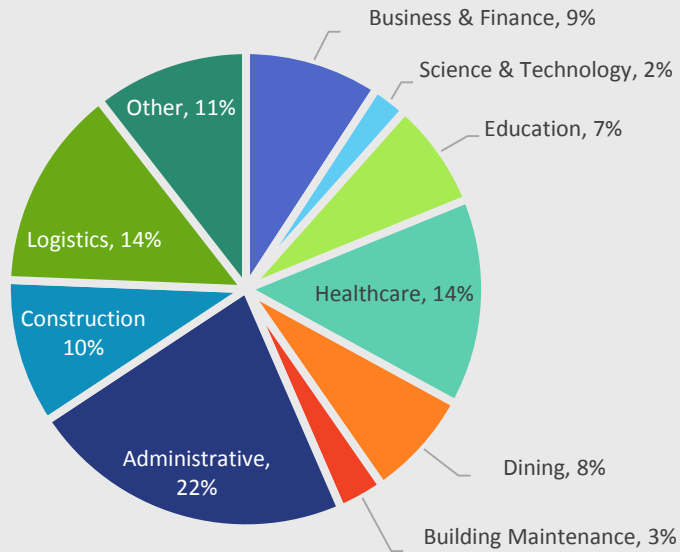

Scioto County Population

79,122

Workforce Within 60 Miles

417,262

Population by Age

Workforce by Occupation

Highest Level of Education

Average Commute